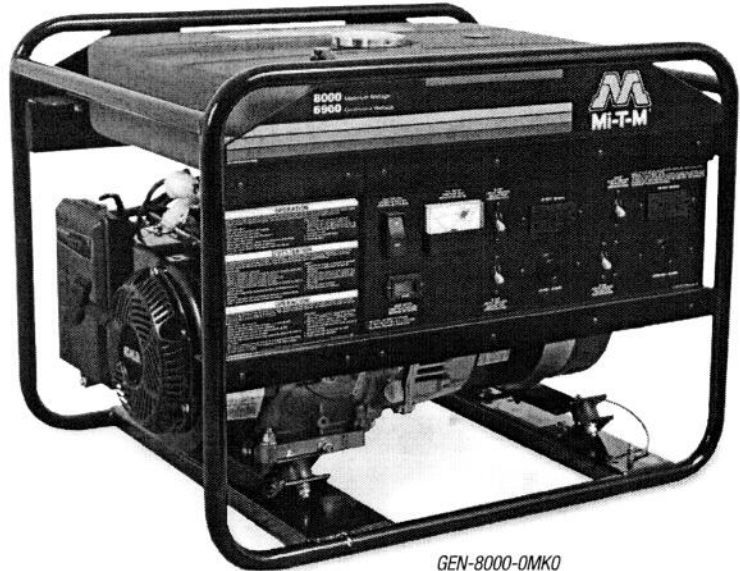

6000, 7500 & 8000-Watt

Along with a heavy-duty wraparound frame, this universal generator is designed with multiple voltage capabilities; perfect for the serious contractor with a demanding job site.

Alternator:

- Total harmonic distortion (THD) less than 5%
- 100% copper windings

Frame:

- Heavy-duty powder coated wraparound frame with 1-inch steel tubing
- Angled isolator design features four neoprene isolators

Components:

- Easy-access and protected control panel with magnetic circuit breakers and GFCI-protected receptacles
- Large low tone mufflers
- Fuel shut-off valve
- Easy-to-read fuel gauge
- Idle control
- Voltmeter/hour meter
- Heavy-duty industrial air cleaner

Miscellaneous:

- USDA/USFS-approved spark arrestors

Limited Warranties:

- 2 year alternator
- 3 year Honda and Kohler engines

Certifications:

- CSA Certified

GEN-8000-OMKO

6000, 7500 & 8000-Watt – Gasoline

MODEL NO.	GEN-6000-OMHO* / GEN-6000-OMKO	GEN-7500-OMHO*	GEN-8000-OMKO*
MAX. AC OUTPUT	6000 watts	7500 watts	8000 watts
RATED AC OUTPUT	5000 watts	6500 watts	6900 watts
DISPLACEMENT/ENGINE	389cc Honda GX390 OHV / 429cc Kohler CH440 OHV	389cc Honda GX390 OHV	429cc Kohler CH440 OHV
ALTERNATOR	Brushless 120V/240V, 60Hz	Brushless 120V/240V, 60Hz	Brushless 120V/240V, 60Hz
MAX. AMPS (120V/240V)	50.0/25.0	62.5/31.25	66.7/33.3
CONT. AMPS (120V/240V)	41.7/20.8	54.2/27.1	57.5/28.75
RECEPTACLES	(2) 120V, 20A GFCI duplex (1) 120V/240V, 20A twist lock (1) 120V, 30A twist lock	(2) 120V, 20A GFCI duplex (1) 120V, 30A twist lock (1) 120V/240V, 30A twist lock	(2) 120V, 20A GFCI duplex (1) 120V, 30A twist lock (1) 120V/240V, 30A twist lock
CIRCUIT BREAKERS	(1) Main circuit breaker (2) 20A toggle circuit breakers, single pole (1) 20A toggle circuit breaker, double pole (1) 30A toggle circuit breaker, single pole	(2) 20A toggle circuit breakers, single pole (1) 30A toggle circuit breaker, single pole (1) 30A toggle circuit breaker, double pole	(2) 20A toggle circuit breakers, single pole (1) 30A toggle circuit breaker, single pole (1) 30A toggle circuit breaker, double pole
RATED SPEED	3600 RPM	3600 RPM	3600 RPM
DECIBEL RATING	77.1	80.0	78.2
FUEL CAPACITY	7.3 gallons	7.3 gallons	7.3 gallons
RUN TIME (AT FULL LOAD)	8.0 hours	6.9 hours	6.9 hours
DIMENSIONS (LxWxH)	29x24.4x22.5in.	29x24.4x22.5in.	29x24.4x22.5in.
SHIP WT.	232 lb.	255 lb.	255 lb.
NET WT.	210 lb.	233 lb.	233 lb.

Noise level tested at seven meters (75% load). Rating represents minimum noise level rating.
*Available with electric start - battery included.

Accessories:

PART NUMBER	DESCRIPTION	FITS MODELS	PART NUMBER	DESCRIPTION	FITS MODELS
32-0915	RV generator adapter	All models	AW-5740-0010	Wheel kit with flat-free tires	All models
AW-5090-0004	Lifting hook	All models	AW-6000-1002	Equipment cover	All models